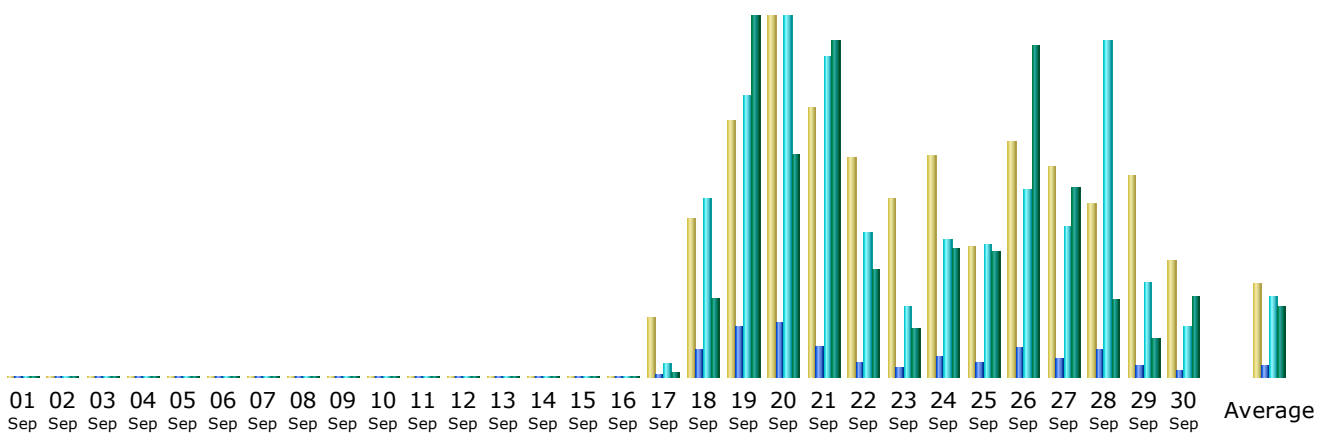

Last Update: 02 Oct 2007 - 20:28

Reported period: Sep 2007

Summary

Reported period	Month Sep 2007				
First visit	17 Sep 2007 - 13:25				
Last visit	30 Sep 2007 - 21:38				
	Unique visitors	Number of visits	Pages	Hits	Bandwidth
Traffic viewed *	874	1464 (1.67 visits/visitor)	12707 (8.67 Pages/Visit)	96245 (65.74 Hits/Visit)	655.38 MB (458.4 KB/Visit)
Traffic not viewed *			6388	7165	67.52 MB

* Not viewed traffic includes traffic generated by robots, worms, or replies with special HTTP status codes.

Monthly history

Month	Unique visitors	Number of visits	Pages	Hits	Bandwidth
Jan 2007	0	0	0	0	0
Feb 2007	0	0	0	0	0
Mar 2007	0	0	0	0	0
Apr 2007	0	0	0	0	0
May 2007	0	0	0	0	0
Jun 2007	0	0	0	0	0
Jul 2007	0	0	0	0	0
Aug 2007	0	0	0	0	0
Sep 2007	874	1464	12707	96245	655.38 MB
Oct 2007	196	252	3469	26037	99.12 MB
Nov 2007	0	0	0	0	0
Dec 2007	0	0	0	0	0
Total	1070	1716	16176	122282	754.49 MB

Days of month

Day	Number of visits	Pages	Hits	Bandwidth
01 Sep 2007	0	0	0	0
02 Sep 2007	0	0	0	0
03 Sep 2007	0	0	0	0
04 Sep 2007	0	0	0	0
05 Sep 2007	0	0	0	0
06 Sep 2007	0	0	0	0
07 Sep 2007	0	0	0	0
08 Sep 2007	0	0	0	0
09 Sep 2007	0	0	0	0
10 Sep 2007	0	0	0	0
11 Sep 2007	0	0	0	0
12 Sep 2007	0	0	0	0
13 Sep 2007	0	0	0	0
14 Sep 2007	0	0	0	0
15 Sep 2007	0	0	0	0
16 Sep 2007	0	0	0	0
17 Sep 2007	31	143	545	1.53 MB
18 Sep 2007	83	1079	6971	24.38 MB
19 Sep 2007	135	2005	10973	110.65 MB
20 Sep 2007	189	2175	14085	68.67 MB
21 Sep 2007	141	1233	12554	103.51 MB
22 Sep 2007	115	608	5707	33.01 MB
23 Sep 2007	94	382	2755	14.89 MB
24 Sep 2007	116	850	5339	39.90 MB
25 Sep 2007	69	600	5166	38.59 MB
26 Sep 2007	123	1107	7337	101.68 MB
27 Sep 2007	111	743	5885	58.05 MB
28 Sep 2007	91	1074	13184	23.71 MB
29 Sep 2007	105	403	3739	12.21 MB
30 Sep 2007	61	305	2005	24.60 MB
Average	48.80	423.57	3208.17	21.85 MB
Total	1464	12707	96245	655.38 MB