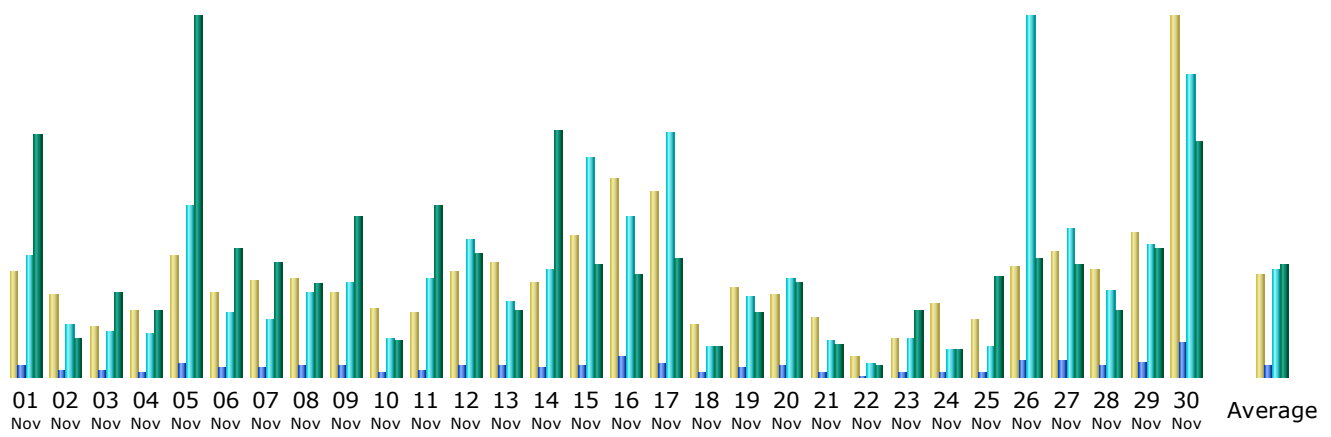

Day	Number of visits	Pages	Hits	Bandwidth
01 Nov 2007	92	756	7773	82.17 MB
02 Nov 2007	72	410	3354	13.36 MB
03 Nov 2007	44	450	2913	28.56 MB
04 Nov 2007	59	358	2756	22.42 MB
05 Nov 2007	105	812	10980	121.92 MB
06 Nov 2007	75	534	4197	43.93 MB
07 Nov 2007	84	631	3731	39.24 MB
08 Nov 2007	86	728	5527	31.18 MB
09 Nov 2007	74	716	6168	54.41 MB
10 Nov 2007	61	313	2501	12.81 MB
11 Nov 2007	57	478	6375	57.95 MB
12 Nov 2007	92	770	8815	41.77 MB
13 Nov 2007	100	731	4888	22.93 MB
14 Nov 2007	83	627	6864	83.84 MB
15 Nov 2007	123	749	14140	38.01 MB
16 Nov 2007	174	1367	10375	34.60 MB
17 Nov 2007	162	820	15767	40.39 MB
18 Nov 2007	47	272	2051	10.81 MB
19 Nov 2007	77	615	5227	21.69 MB
20 Nov 2007	73	689	6387	31.89 MB
21 Nov 2007	52	338	2325	11.16 MB
22 Nov 2007	19	107	876	3.64 MB
23 Nov 2007	34	288	2477	22.37 MB
24 Nov 2007	64	350	1746	9.03 MB
25 Nov 2007	50	307	1959	34.36 MB
26 Nov 2007	97	1092	23195	40.36 MB
27 Nov 2007	109	1064	9541	38.33 MB
28 Nov 2007	94	731	5620	22.50 MB
29 Nov 2007	126	1008	8513	43.92 MB
30 Nov 2007	314	2284	19517	79.31 MB
Average	89.97	679.83	6885.27	37.96 MB
Total	2699	20395	206558	1.11 GB

Days of week