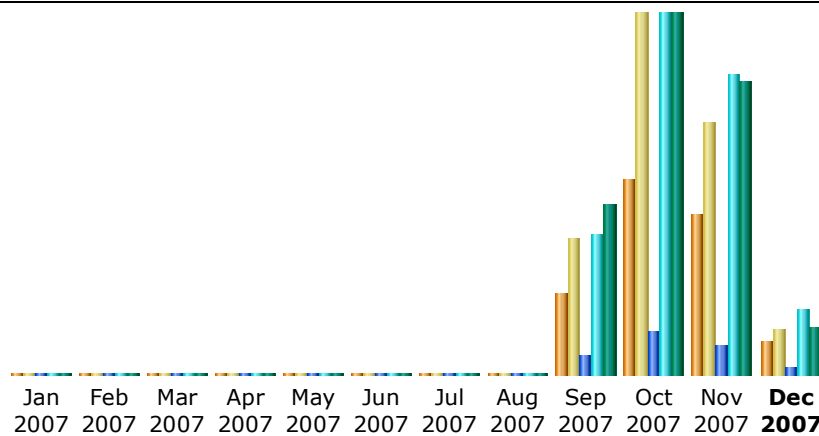

Last Update: 07 Dec 2007 - 04:32

Reported period: Nov 2007

Summary

Reported period	Month Nov 2007				
First visit	01 Nov 2007 - 00:04				
Last visit	30 Nov 2007 - 23:55				
	Unique visitors	Number of visits	Pages	Hits	Bandwidth
Traffic viewed *	1719	2699 (1.57 visits/visitor)	20395 (7.55 Pages/Visit)	206558 (76.53 Hits/Visit)	1.11 GB (432.08 KB/Visit)
Traffic not viewed *			14624	15869	161.55 MB

* Not viewed traffic includes traffic generated by robots, worms, or replies with special HTTP status codes.

Monthly history

Month	Unique visitors	Number of visits	Pages	Hits	Bandwidth
Jan 2007	0	0	0	0	0
Feb 2007	0	0	0	0	0
Mar 2007	0	0	0	0	0
Apr 2007	0	0	0	0	0
May 2007	0	0	0	0	0
Jun 2007	0	0	0	0	0
Jul 2007	0	0	0	0	0
Aug 2007	0	0	0	0	0
Sep 2007	874	1464	12707	96245	655.38 MB
Oct 2007	2102	3884	29553	248599	1.37 GB
Nov 2007	1719	2699	20395	206558	1.11 GB
Dec 2007	349	486	4415	44526	184.11 MB
Total	5044	8533	67070	595928	3.30 GB