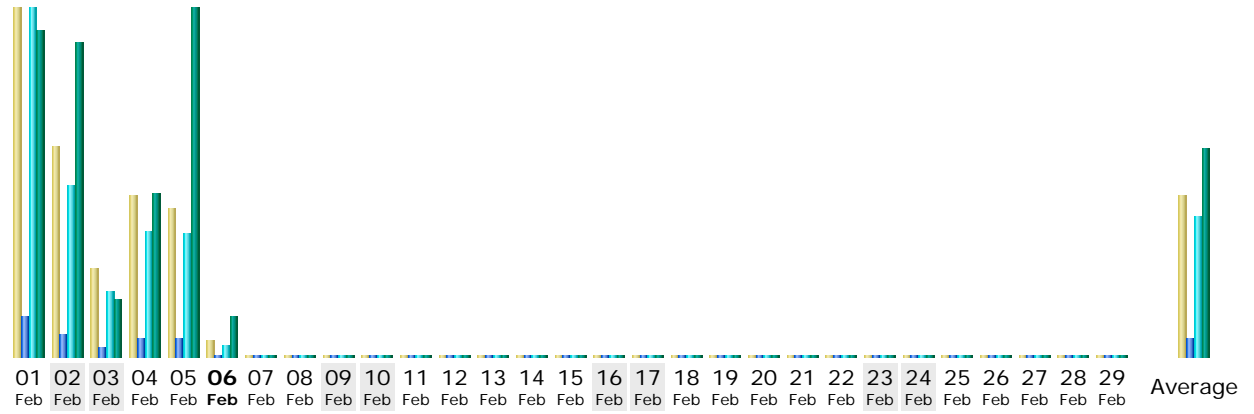

**Last Update:** 06 Feb 2008 - 07:01

**Reported period:**

Summary					
<b>Reported period</b>	Month Feb 2008				
<b>First visit</b>	01 Feb 2008 - 00:01				
<b>Last visit</b>	06 Feb 2008 - 06:54				
	Unique visitors	Number of visits	Pages	Hits	Bandwidth
Traffic viewed *	516	725 (1.4 visits/visitor)	4434 (6.11 Pages/Visit)	34497 (47.58 Hits/Visit)	278.48 MB (393.33 KB/Visit)
Traffic not viewed *			2464	3093	108.80 MB

\* Not viewed traffic includes traffic generated by robots, worms, or replies with special HTTP status codes.

**Monthly history**

Month	Unique visitors	Number of visits	Pages	Hits	Bandwidth
Jan 2008	1581	2659	25546	151139	1.22 GB
<b>Feb 2008</b>	516	725	4434	34497	278.48 MB
Mar 2008	0	0	0	0	0
Apr 2008	0	0	0	0	0
May 2008	0	0	0	0	0
Jun 2008	0	0	0	0	0
Jul 2008	0	0	0	0	0
Aug 2008	0	0	0	0	0
Sep 2008	0	0	0	0	0
Oct 2008	0	0	0	0	0
Nov 2008	0	0	0	0	0
Dec 2008	0	0	0	0	0

### Days of month

Day	Number of visits	Pages	Hits	Bandwidth
01 Feb 2008	260	1617	14230	72.61 MB
02 Feb 2008	156	899	6970	70.01 MB
03 Feb 2008	66	348	2669	12.89 MB
04 Feb 2008	120	781	5109	36.48 MB
05 Feb 2008	111	722	5045	77.47 MB
<b>06 Feb 2008</b>	12	67	474	9.03 MB
07 Feb 2008	0	0	0	0
08 Feb 2008	0	0	0	0
09 Feb 2008	0	0	0	0
10 Feb 2008	0	0	0	0
11 Feb 2008	0	0	0	0
12 Feb 2008	0	0	0	0
13 Feb 2008	0	0	0	0
14 Feb 2008	0	0	0	0
15 Feb 2008	0	0	0	0
16 Feb 2008	0	0	0	0
17 Feb 2008	0	0	0	0
18 Feb 2008	0	0	0	0
19 Feb 2008	0	0	0	0
20 Feb 2008	0	0	0	0
21 Feb 2008	0	0	0	0
22 Feb 2008	0	0	0	0
23 Feb 2008	0	0	0	0
24 Feb 2008	0	0	0	0
25 Feb 2008	0	0	0	0
26 Feb 2008	0	0	0	0