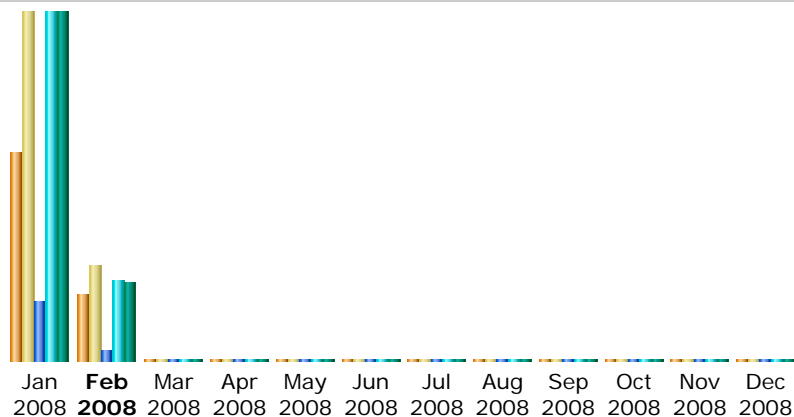

**Last Update:** 06 Feb 2008 - 07:01

**Reported period:**

Summary					
<b>Reported period</b>	Month Feb 2008				
<b>First visit</b>	01 Feb 2008 - 00:01				
<b>Last visit</b>	06 Feb 2008 - 06:54				
	Unique visitors	Number of visits	Pages	Hits	Bandwidth
Traffic viewed *	516	725 (1.4 visits/visitor)	4434 (6.11 Pages/Visit)	34497 (47.58 Hits/Visit)	278.48 MB (393.33 KB/Visit)
Traffic not viewed *			2464	3093	108.80 MB

\* Not viewed traffic includes traffic generated by robots, worms, or replies with special HTTP status codes.

**Monthly history**

Month	Unique visitors	Number of visits	Pages	Hits	Bandwidth
Jan 2008	1581	2659	25546	151139	1.22 GB
<b>Feb 2008</b>	516	725	4434	34497	278.48 MB
Mar 2008	0	0	0	0	0
Apr 2008	0	0	0	0	0
May 2008	0	0	0	0	0
Jun 2008	0	0	0	0	0
Jul 2008	0	0	0	0	0
Aug 2008	0	0	0	0	0
Sep 2008	0	0	0	0	0
Oct 2008	0	0	0	0	0
Nov 2008	0	0	0	0	0
Dec 2008	0	0	0	0	0