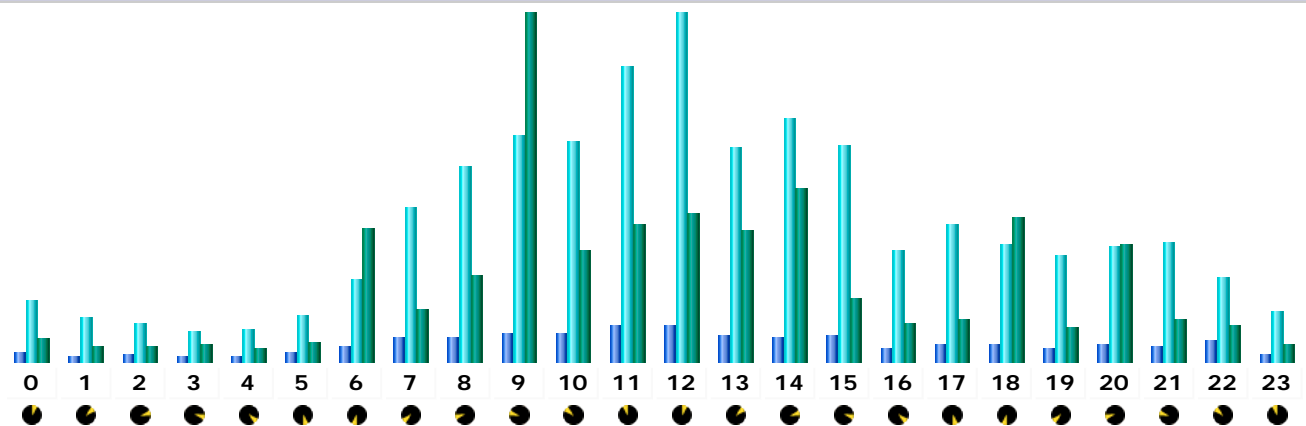

27 Feb 2008	0	0	0	0
28 Feb 2008	0	0	0	0
29 Feb 2008	0	0	0	0
Average	120.83	739.00	5749.50	46.41 MB
Total	725	4434	34497	278.48 MB

Days of week

Day	Pages	Hits	Bandwidth
Mon	781	5109	36.48 MB
Tue	722	5045	77.47 MB
Wed	67	474	9.03 MB
Thu	0	0	0
Fri	1617	14230	72.61 MB
Sat	899	6970	70.01 MB
Sun	348	2669	12.89 MB

Hours