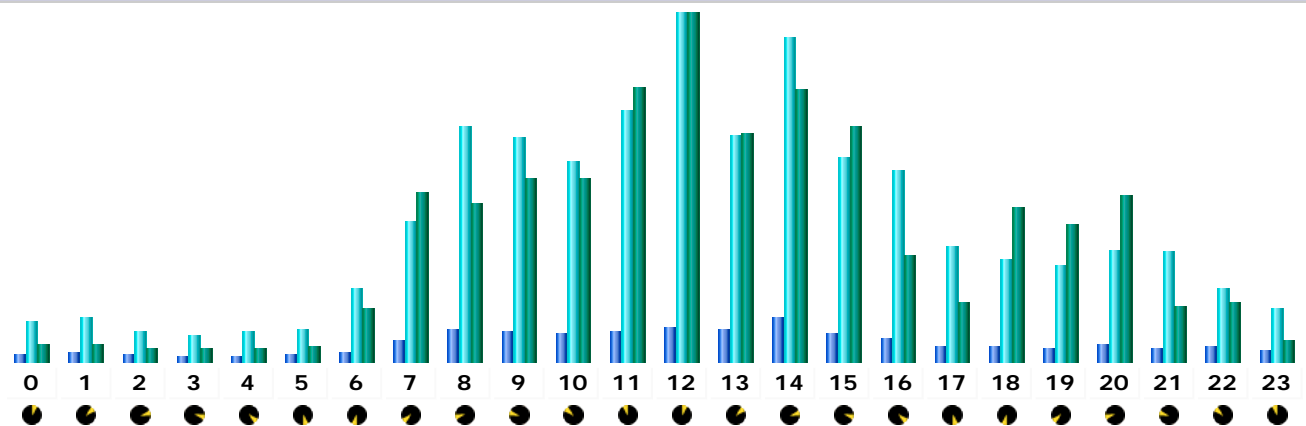

27 Feb 2008	69	385	3292	38.36 MB
28 Feb 2008	68	526	4576	33.15 MB
29 Feb 2008	72	356	2506	30.15 MB
Average	83.28	534.55	3965.83	45.15 MB
Total	2415	15502	115009	1.28 GB

Days of week

Day	Pages	Hits	Bandwidth
Mon	568.25	3933	47.61 MB
Tue	509	3478.75	52.25 MB
Wed	494	3520	43.47 MB
Thu	604	4584	58.45 MB
Fri	727	6136	48.25 MB
Sat	492	3533.50	34.29 MB
Sun	299.50	2033	30.98 MB

Hours