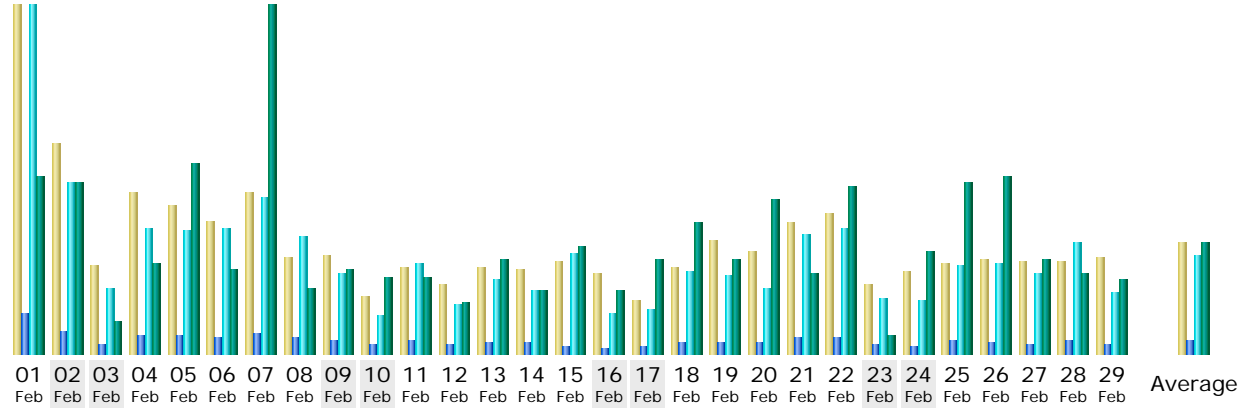

Others:

- Miscellaneous
- HTTP Error codes
 - Pages not found

Last Update: 07 Mar 2008 - 06:17

Reported period:

Summary					
Reported period	Month Feb 2008				
First visit	01 Feb 2008 - 00:01				
Last visit	29 Feb 2008 - 23:27				
	Unique visitors	Number of visits	Pages	Hits	Bandwidth
Traffic viewed *	1454	2415 (1.66 visits/visitor)	15502 (6.41 Pages/Visit)	115009 (47.62 Hits/Visit)	1.28 GB (555.23 KB/Visit)
Traffic not viewed *			13254	14595	456.23 MB

* Not viewed traffic includes traffic generated by robots, worms, or replies with special HTTP status codes.

Monthly history

Month	Unique visitors	Number of visits	Pages	Hits	Bandwidth
Jan 2008	1581	2659	25546	151139	1.22 GB
Feb 2008	1454	2415	15502	115009	1.28 GB
Mar 2008	329	434	3033	20588	269.84 MB
Apr 2008	0	0	0	0	0
May 2008	0	0	0	0	0
Jun 2008	0	0	0	0	0
Jul 2008	0	0	0	0	0
Aug 2008	0	0	0	0	0
Sep 2008	0	0	0	0	0
Oct 2008	0	0	0	0	0
Nov 2008	0	0	0	0	0
Dec 2008	0	0	0	0	0

Total	3364	5508	44081	286736	2.76 GB
-------	------	------	-------	--------	---------

Days of month

Day	Number of visits	Pages	Hits	Bandwidth
01 Feb 2008	260	1617	14230	72.61 MB
02 Feb 2008	156	899	6970	70.01 MB
03 Feb 2008	66	348	2669	12.89 MB
04 Feb 2008	120	781	5109	36.48 MB
05 Feb 2008	111	722	5045	77.47 MB
06 Feb 2008	99	694	5091	34.53 MB
07 Feb 2008	121	829	6325	142.10 MB
08 Feb 2008	72	706	4810	26.39 MB
09 Feb 2008	73	508	3268	34.20 MB
10 Feb 2008	42	317	1507	31.28 MB
11 Feb 2008	64	536	3704	31.08 MB
12 Feb 2008	51	368	1978	21.17 MB
13 Feb 2008	64	434	3023	38.40 MB
14 Feb 2008	63	424	2586	25.61 MB
15 Feb 2008	69	311	4056	44.10 MB
16 Feb 2008	60	211	1650	25.37 MB
17 Feb 2008	39	241	1814	38.48 MB
18 Feb 2008	64	422	3321	53.24 MB
19 Feb 2008	84	472	3221	38.07 MB
20 Feb 2008	76	463	2674	62.59 MB
21 Feb 2008	98	637	4849	32.94 MB
22 Feb 2008	104	645	5078	68.02 MB
23 Feb 2008	51	350	2246	7.58 MB
24 Feb 2008	62	292	2142	41.29 MB
25 Feb 2008	67	534	3598	69.64 MB
26 Feb 2008	70	474	3671	72.27 MB