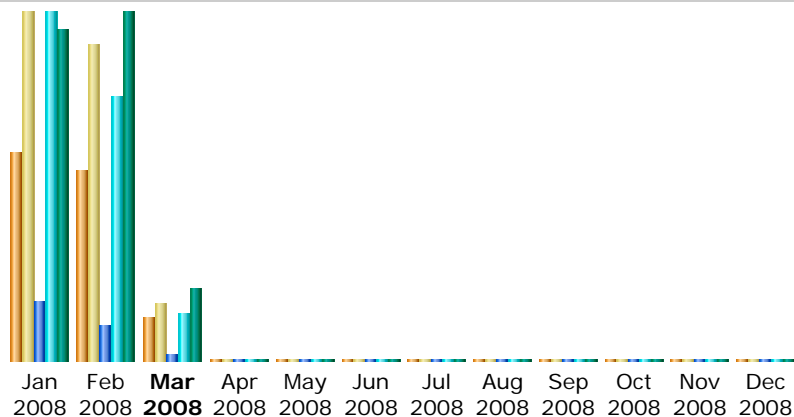

Others:

- Miscellaneous
- HTTP Error codes
 - Pages not found

Last Update: 07 Mar 2008 - 06:17

Reported period:

Summary					
Reported period	Month Feb 2008				
First visit	01 Feb 2008 - 00:01				
Last visit	29 Feb 2008 - 23:27				
	Unique visitors	Number of visits	Pages	Hits	Bandwidth
Traffic viewed *	1454	2415 (1.66 visits/visitor)	15502 (6.41 Pages/Visit)	115009 (47.62 Hits/Visit)	1.28 GB (555.23 KB/Visit)
Traffic not viewed *			13254	14595	456.23 MB

* Not viewed traffic includes traffic generated by robots, worms, or replies with special HTTP status codes.

Monthly history

Month	Unique visitors	Number of visits	Pages	Hits	Bandwidth
Jan 2008	1581	2659	25546	151139	1.22 GB
Feb 2008	1454	2415	15502	115009	1.28 GB
Mar 2008	329	434	3033	20588	269.84 MB
Apr 2008	0	0	0	0	0
May 2008	0	0	0	0	0
Jun 2008	0	0	0	0	0
Jul 2008	0	0	0	0	0
Aug 2008	0	0	0	0	0
Sep 2008	0	0	0	0	0
Oct 2008	0	0	0	0	0
Nov 2008	0	0	0	0	0
Dec 2008	0	0	0	0	0

Total	3364	5508	44081	286736	2.76 GB
-------	------	------	-------	--------	---------

Days of month

Day	Number of visits	Pages	Hits	Bandwidth
01 Feb 2008	260	1617	14230	72.61 MB
02 Feb 2008	156	899	6970	70.01 MB
03 Feb 2008	66	348	2669	12.89 MB
04 Feb 2008	120	781	5109	36.48 MB
05 Feb 2008	111	722	5045	77.47 MB
06 Feb 2008	99	694	5091	34.53 MB
07 Feb 2008	121	829	6325	142.10 MB
08 Feb 2008	72	706	4810	26.39 MB
09 Feb 2008	73	508	3268	34.20 MB
10 Feb 2008	42	317	1507	31.28 MB
11 Feb 2008	64	536	3704	31.08 MB
12 Feb 2008	51	368	1978	21.17 MB
13 Feb 2008	64	434	3023	38.40 MB
14 Feb 2008	63	424	2586	25.61 MB
15 Feb 2008	69	311	4056	44.10 MB
16 Feb 2008	60	211	1650	25.37 MB
17 Feb 2008	39	241	1814	38.48 MB
18 Feb 2008	64	422	3321	53.24 MB
19 Feb 2008	84	472	3221	38.07 MB
20 Feb 2008	76	463	2674	62.59 MB
21 Feb 2008	98	637	4849	32.94 MB
22 Feb 2008	104	645	5078	68.02 MB
23 Feb 2008	51	350	2246	7.58 MB
24 Feb 2008	62	292	2142	41.29 MB
25 Feb 2008	67	534	3598	69.64 MB
26 Feb 2008	70	474	3671	72.27 MB