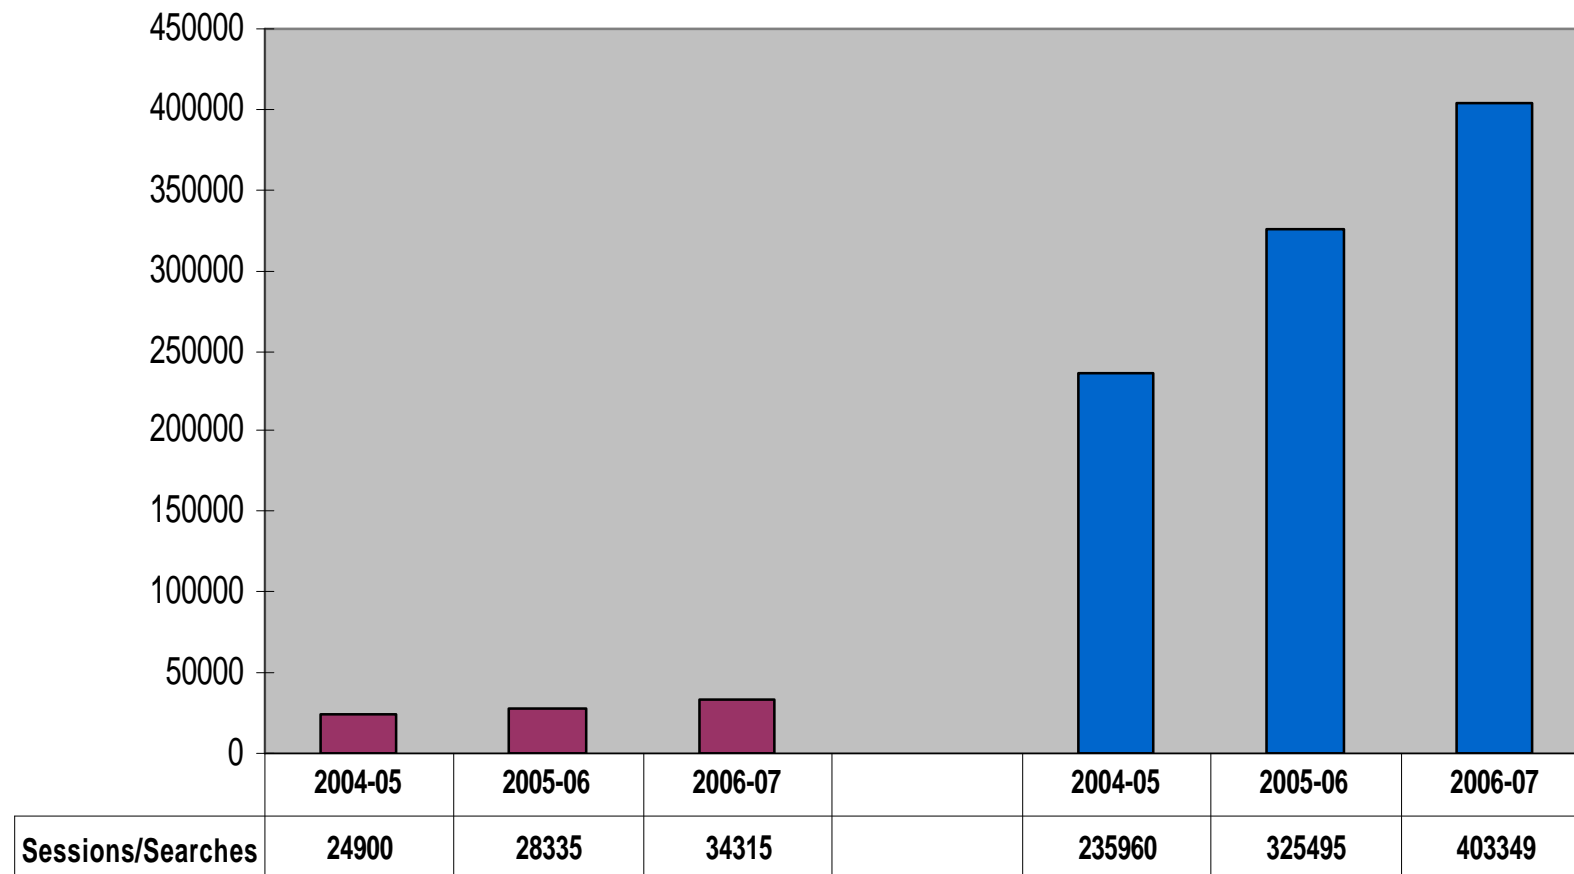

Grace A. Dow Memorial Library

Annual Statistical Report
2006-2007

**Grace A. Dow Memorial Library
Total Circulation**

Grace A. Dow Memorial Library Circulation

**Grace A. Dow Memorial Library
Print Materials Circulation**

**Grace A. Dow Memorial Library
Audio Visual Materials Circulation**

**Grace A. Dow Memorial Library
Reference Questions**

**Grace A. Dow Memorial Library
Total Program Attendance**

**Grace A Dow Memorial Library
Program Attendance**

**Grace A. Dow Memorial Library
Gate Count**

**Grace A. Dow Memorial Library
Database Usage**

**Grace A. Dow Memorial Library
Expenditures**