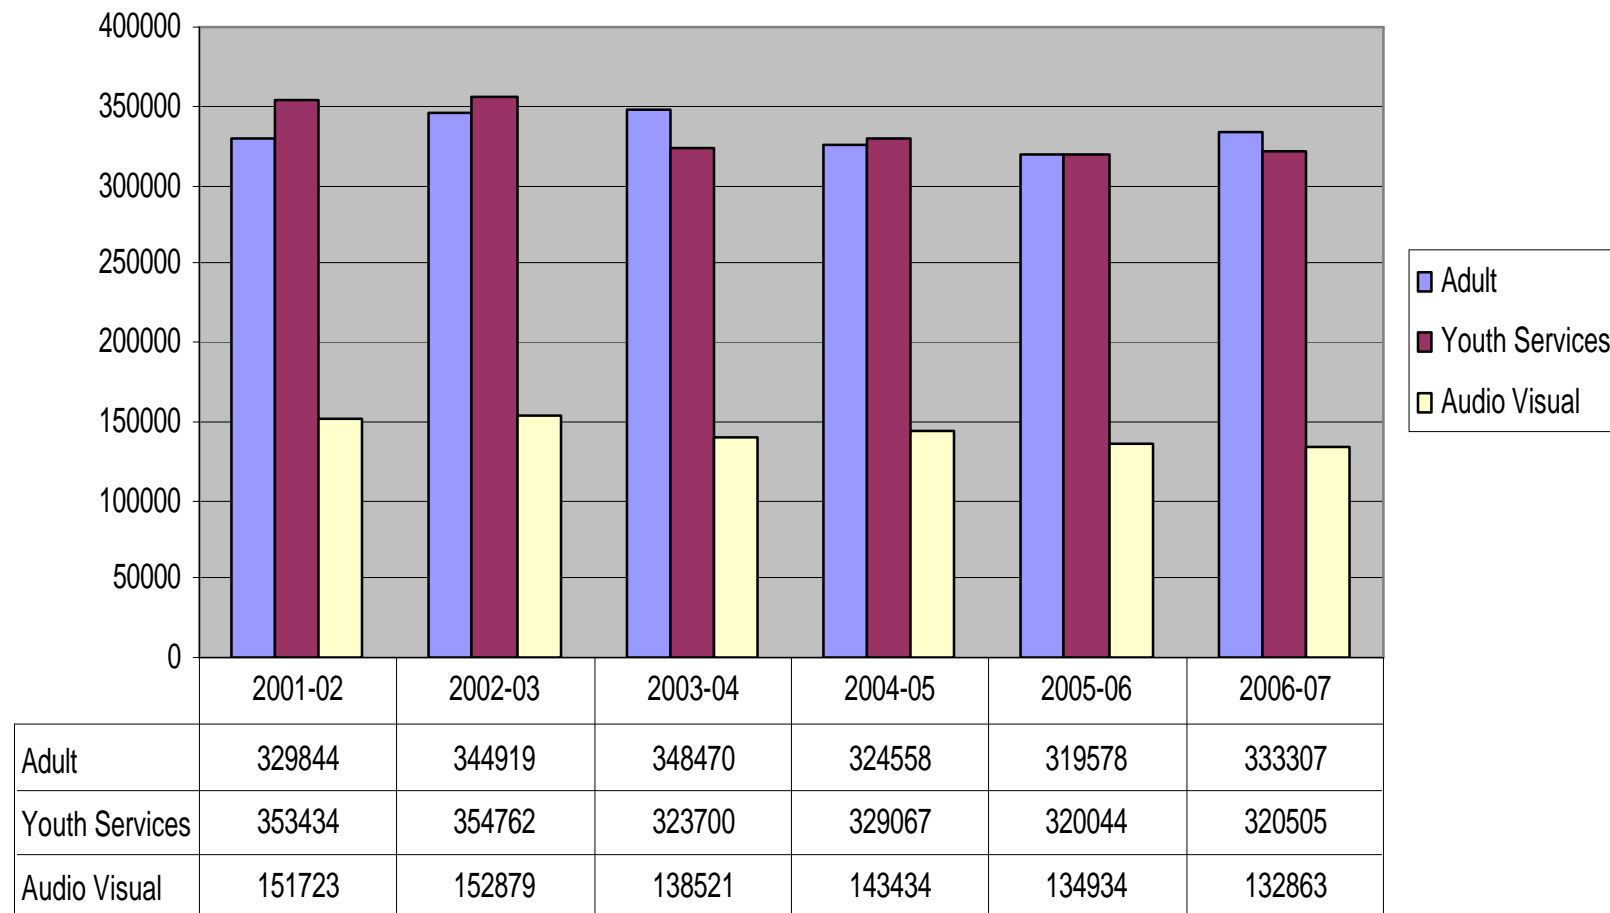

Grace A. Dow Memorial Library

Annual Statistical Report
2006-2007

**Grace A. Dow Memorial Library
Total Circulation**

Grace A. Dow Memorial Library Circulation

**Grace A. Dow Memorial Library
Print Materials Circulation**

**Grace A. Dow Memorial Library
Audio Visual Materials Circulation**

**Grace A. Dow Memorial Library
Reference Questions**

**Grace A. Dow Memorial Library
Total Program Attendance**

**Grace A Dow Memorial Library
Program Attendance**