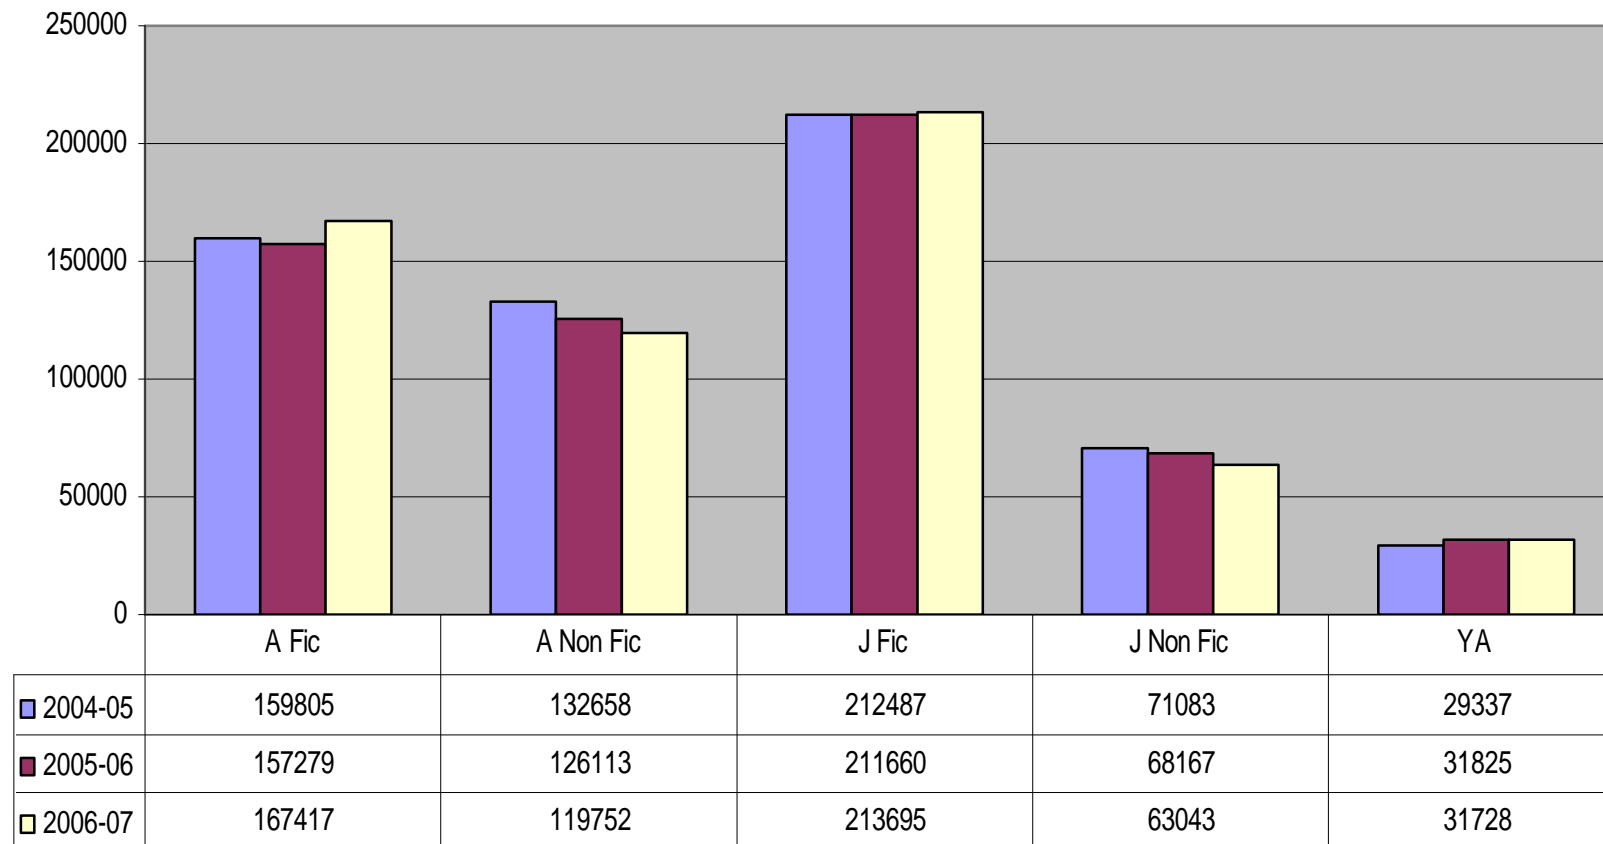

Grace A. Dow Memorial Library

Annual Statistical Report
2006-2007

**Grace A. Dow Memorial Library
Total Circulation**

Grace A. Dow Memorial Library Circulation

**Grace A. Dow Memorial Library
Print Materials Circulation**

**Grace A. Dow Memorial Library
Audio Visual Materials Circulation**

**Grace A. Dow Memorial Library
Reference Questions**

**Grace A. Dow Memorial Library
Total Program Attendance**

**Grace A Dow Memorial Library
Program Attendance**