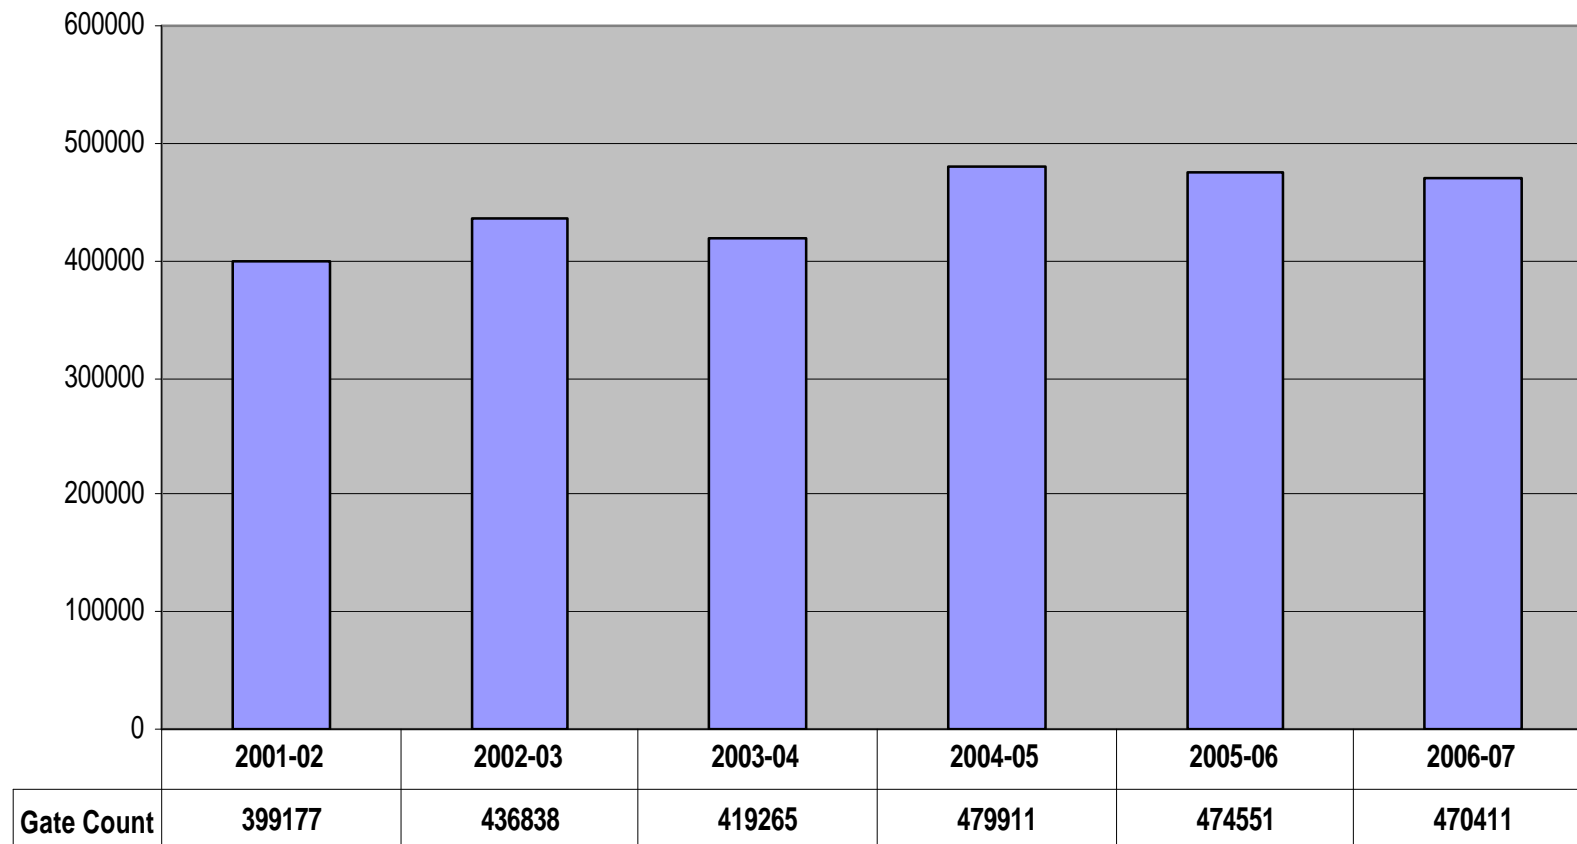

Grace A. Dow Memorial Library

Annual Statistical Report
2006-2007

**Grace A. Dow Memorial Library
Total Circulation**

Grace A. Dow Memorial Library Circulation

**Grace A. Dow Memorial Library
Print Materials Circulation**

**Grace A. Dow Memorial Library
Audio Visual Materials Circulation**

**Grace A. Dow Memorial Library
Reference Questions**

**Grace A. Dow Memorial Library
Total Program Attendance**

**Grace A Dow Memorial Library
Program Attendance**

**Grace A. Dow Memorial Library
Gate Count**

**Grace A. Dow Memorial Library
Database Usage**

**Grace A. Dow Memorial Library
Expenditures**