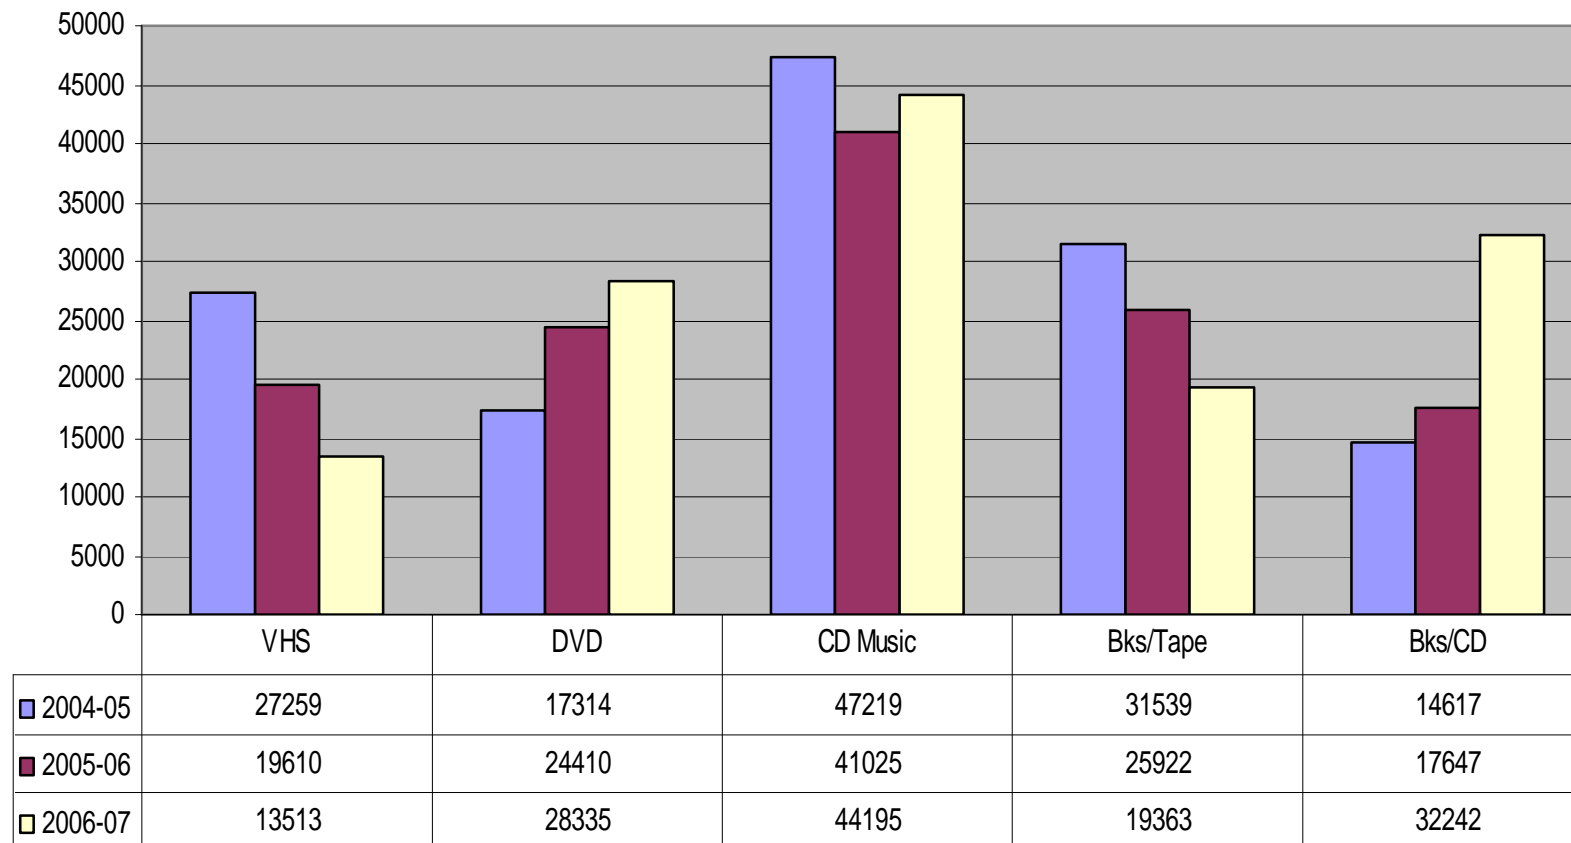

Grace A. Dow Memorial Library

Annual Statistical Report
2006-2007

**Grace A. Dow Memorial Library
Total Circulation**

Grace A. Dow Memorial Library Circulation

**Grace A. Dow Memorial Library
Print Materials Circulation**

**Grace A. Dow Memorial Library
Audio Visual Materials Circulation**

**Grace A. Dow Memorial Library
Reference Questions**

**Grace A. Dow Memorial Library
Total Program Attendance**

**Grace A Dow Memorial Library
Program Attendance**