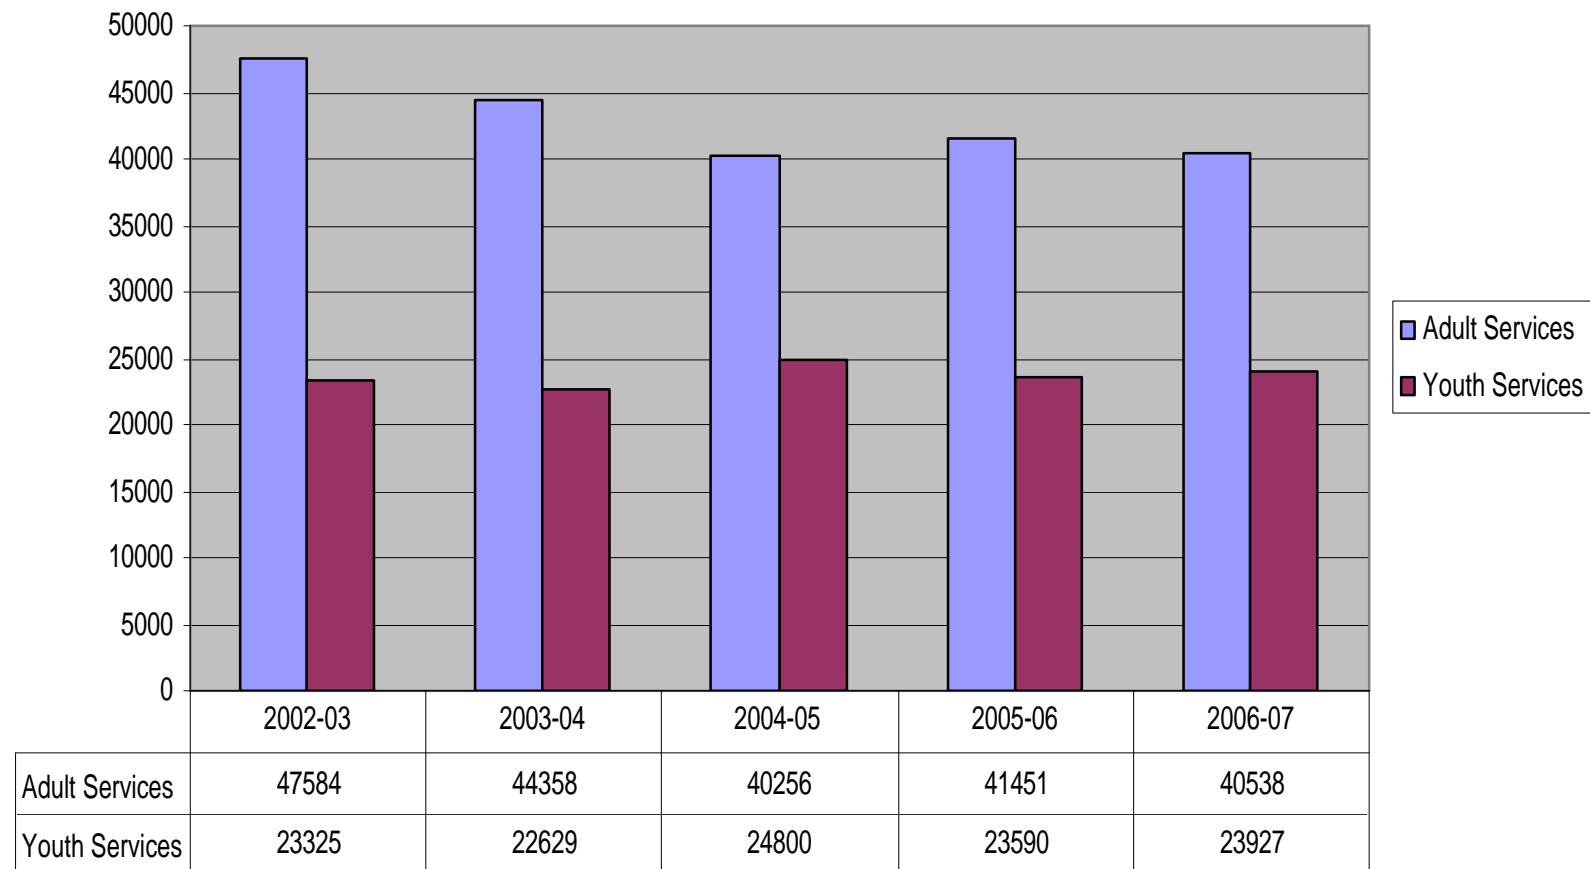

Grace A. Dow Memorial Library

Annual Statistical Report
2006-2007

**Grace A. Dow Memorial Library
Total Circulation**

Grace A. Dow Memorial Library Circulation

**Grace A. Dow Memorial Library
Print Materials Circulation**

**Grace A. Dow Memorial Library
Audio Visual Materials Circulation**

**Grace A. Dow Memorial Library
Reference Questions**

**Grace A. Dow Memorial Library
Total Program Attendance**

**Grace A Dow Memorial Library
Program Attendance**