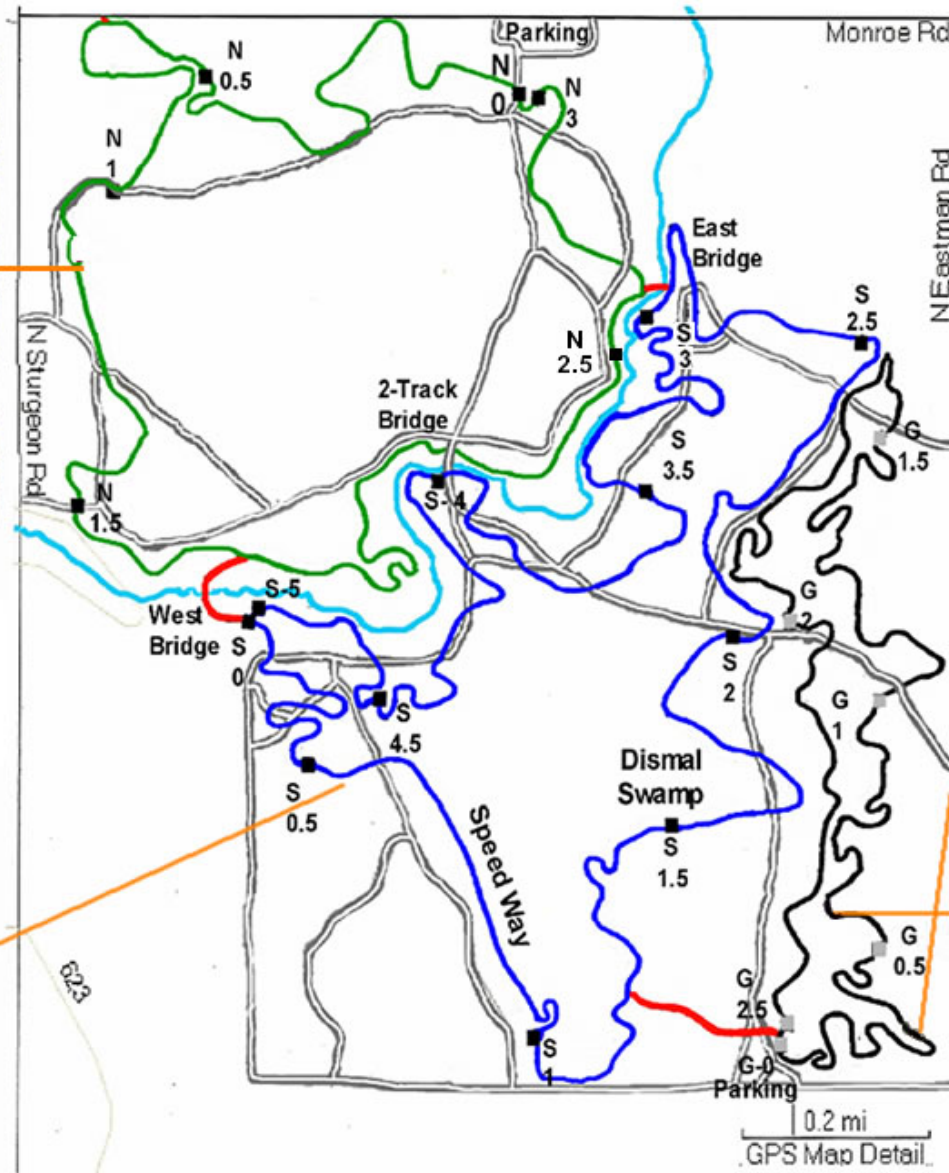

Up and Over

Log Ride

Newell Creek 
 Two Track 
 Connecting Trails 

North Loop 
 South Loop 
 Gnu Loop 

5 Stem Oak

Midland City Forest Mountain Biking Trails

Scout Bridge

Made by Andrew Trusty, Eagle Scout Project, 2004