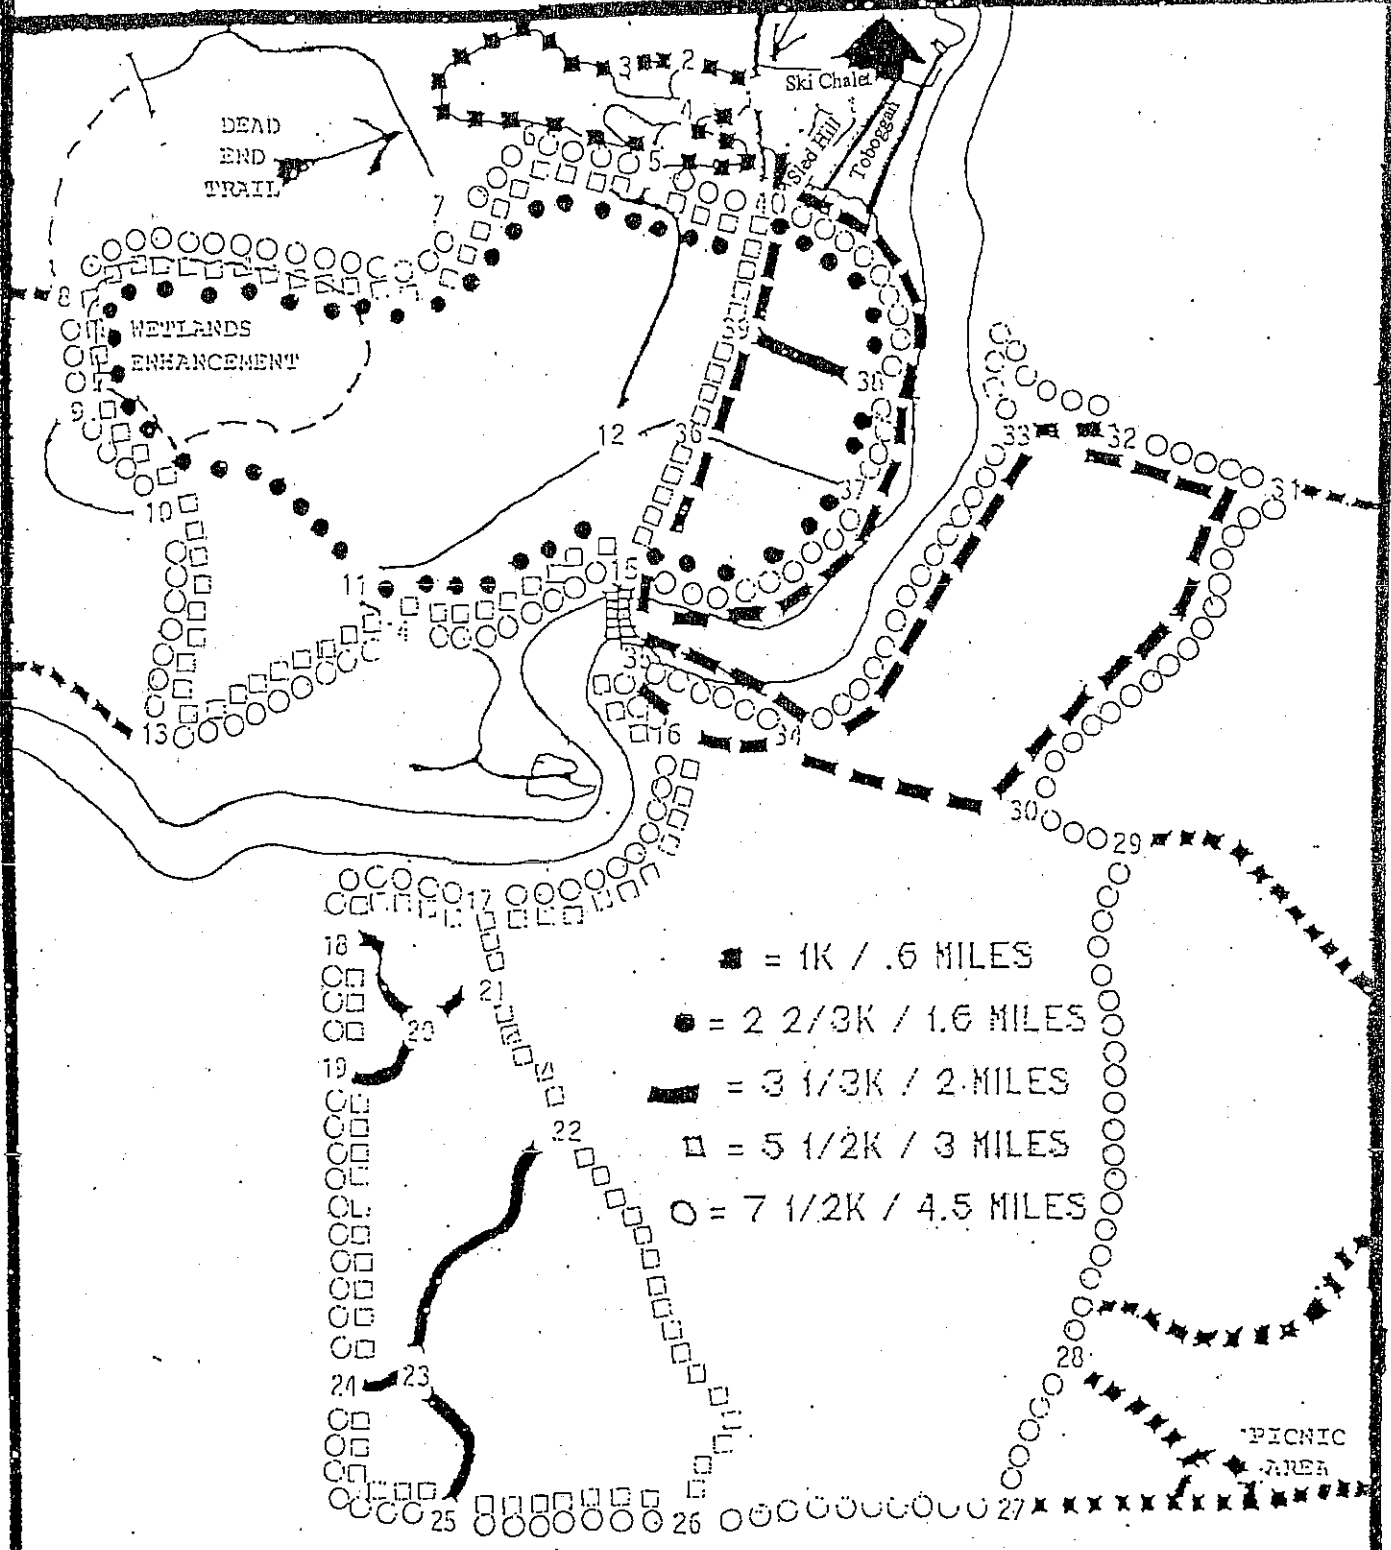

MIDLAND CITY FOREST CROSS COUNTRY SKI TRAIL MAP

MONROE ROAD

TRAIL HEAD

STURGEON ROAD

EASTMAN ROAD

- = 1K / .6 MILES
- = 2 2/3K / 1.6 MILES
- = 3 1/3K / 2 MILES
- = 5 1/2K / 3 MILES
- = 7 1/2K / 4.5 MILES

|||| EMERGENCY VEHICLE ACCESS ONLY

NUMBERS 1 THRU 40 ARE TRAIL MARKER GUIDES