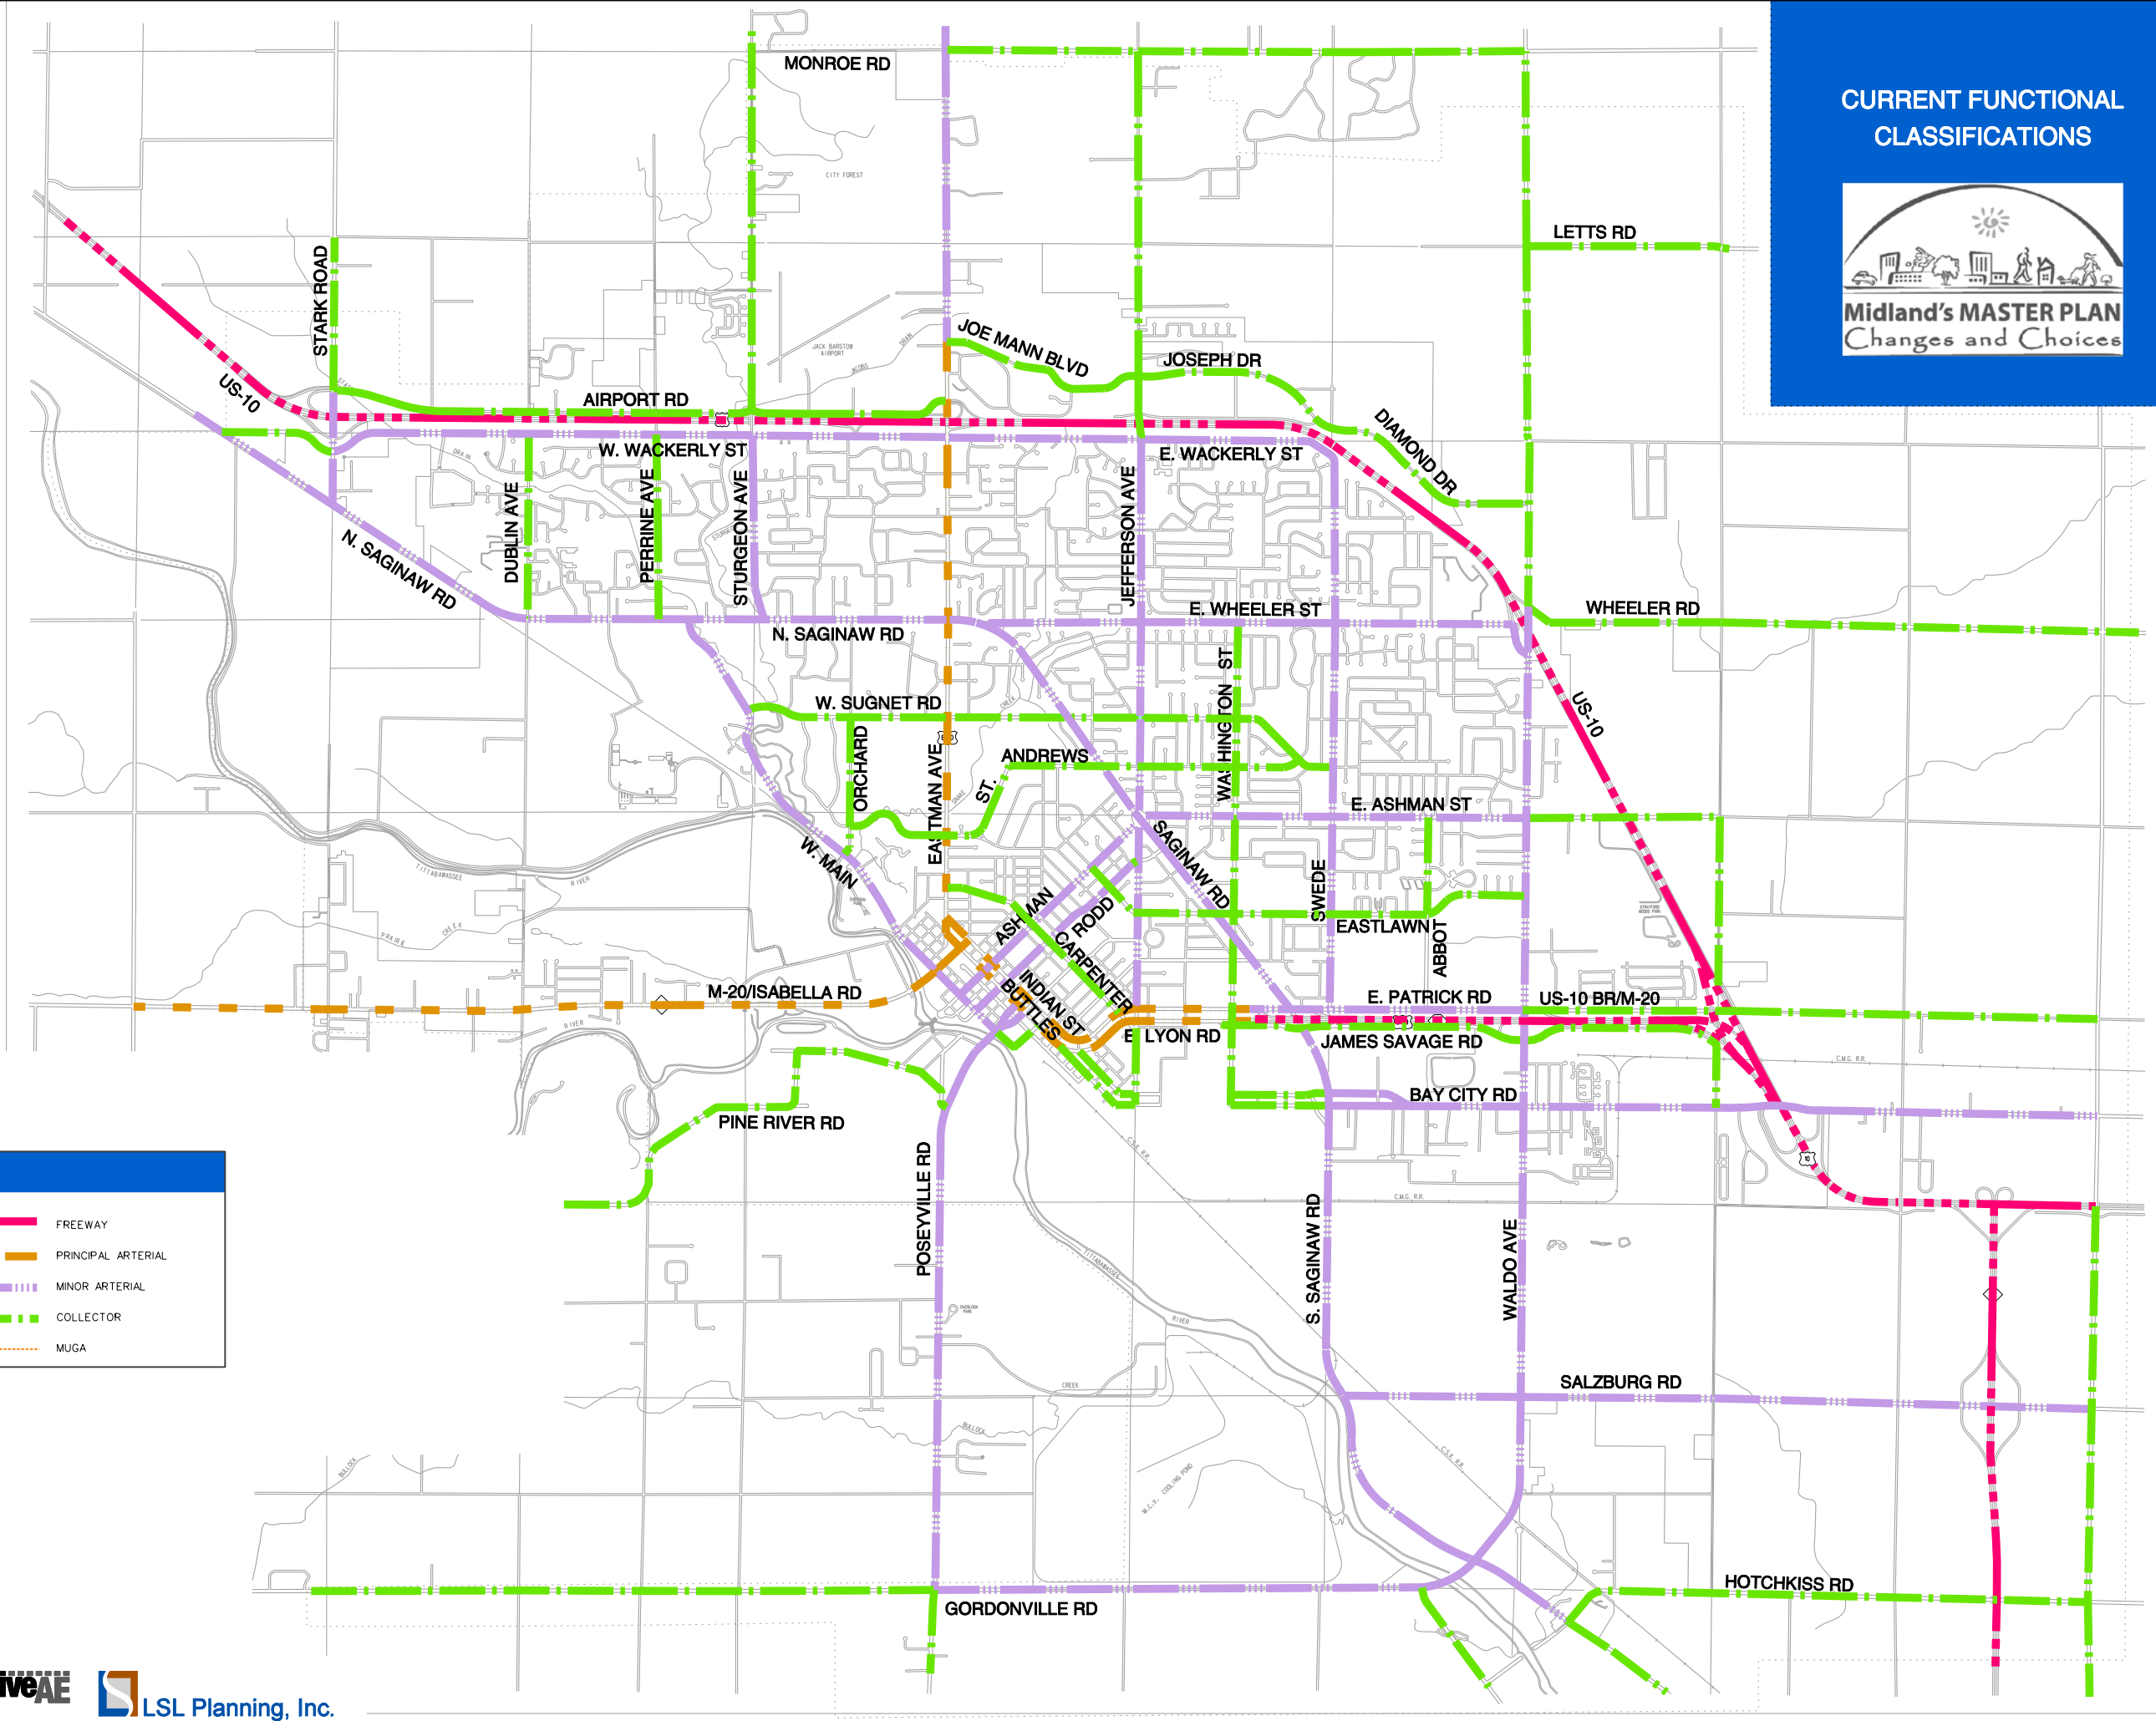

CURRENT FUNCTIONAL CLASSIFICATIONS

**LEGEND**

- - - FREEWAY
- - - PRINCIPAL ARTERIAL
- - - MINOR ARTERIAL
- - - COLLECTOR
- . . . MUGA

12/19/2006 8:02:04 AM P:\92930601\CW\STREET CLASSIFICATION B.dgn