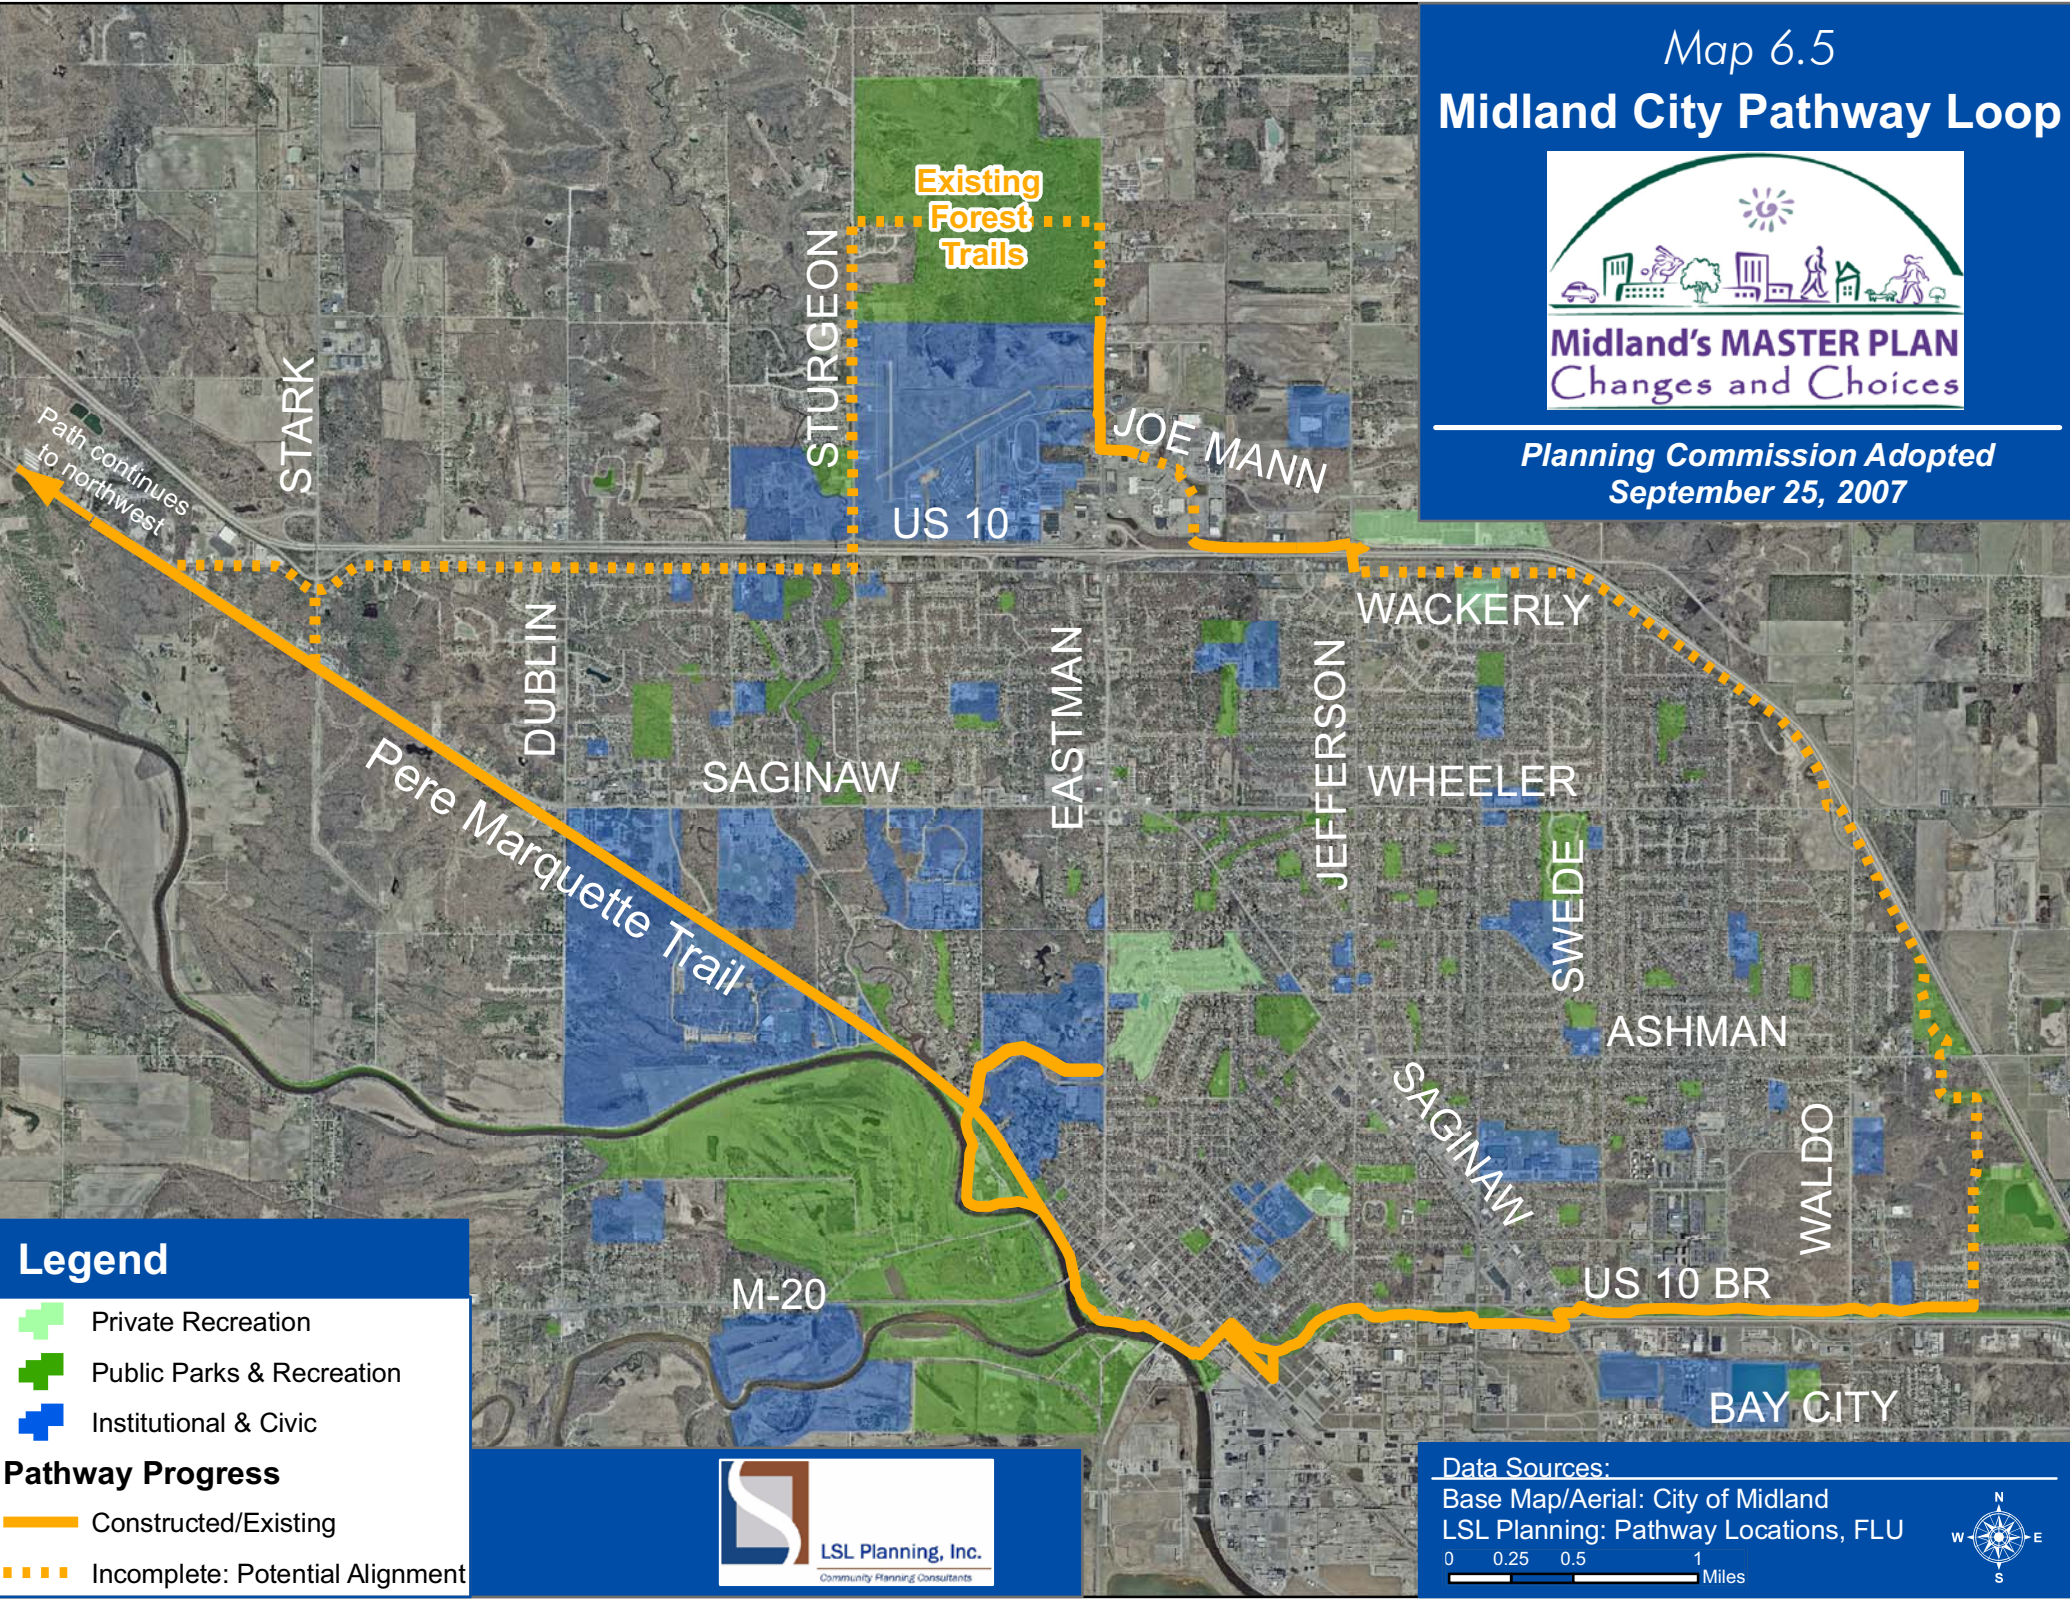

# Midland City Pathway Loop

*Planning Commission Adopted  
September 25, 2007*

## Legend

-  Private Recreation
-  Public Parks & Recreation
-  Institutional & Civic

## Pathway Progress

-  Constructed/Existing
-  Incomplete: Potential Alignment

## Data Sources:

Base Map/Aerial: City of Midland  
LSL Planning: Pathway Locations, FLU